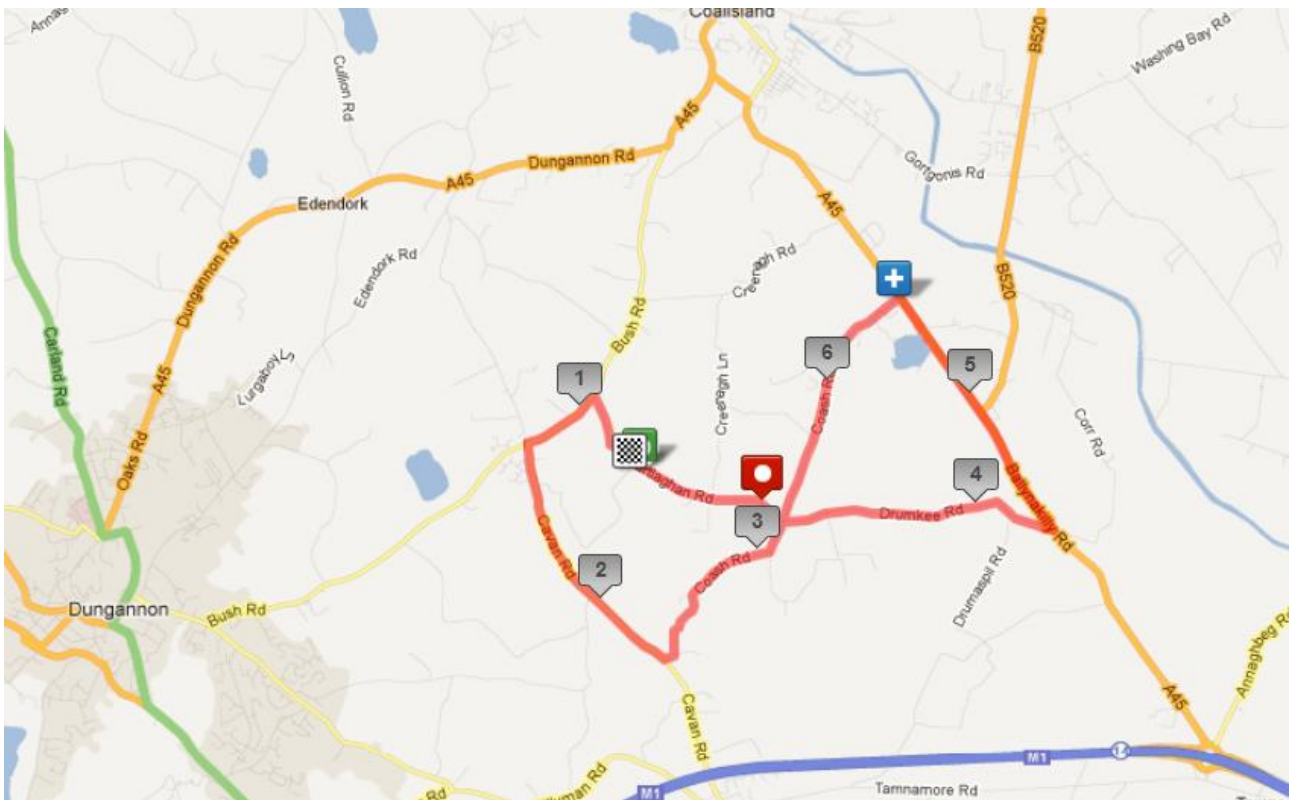

2013

PJ LOGAN CUP

RACE PACK

RACE HEADQUARTERS

Gortgonis Sports Complex Centre, Gortgonis Road, Coalisland.

Sign on from 11.00am at Gortgonis Sports Complex, Coalisland – riders will be neutralised to race start at 1.15pm. The first race will commence at 1.30pm. Refreshments and prize giving will be held at the race headquarters after the race. Parking, changing, and showering facilities available at Gortgonis Sports Complex.

Map 1 - Race Headquarters - Gortgonis Sports Complex, Coalisland

SPONSORED BY

COURSE

PJ Logan Circuit – 6.6miles a lap

The circuit itself starts along the Tartlaghan Road, and takes a left onto the Bush Road. The race then takes a left at the Bush crossroads, another left off the Cavan Road to Coash Road. At the Drumkee Crossroads the race takes a right then a left onto the Ballynakelly Road followed by another left onto the Coash Road, and finally a right at the Drumkee Crossroad. The A race will complete 8 laps of the circuit, the B race will do 5 laps, and the Masters and Ladies race 3 laps.

Map 2 - PJ Logan Circuit

SPONSORED BY

EVENT ITINERARY

DATE	Sunday 24 th March 2013
SIGN ON	11.00am
NEUTRALISED START	1.15pm
RACING STARTS	1.30pm

3 RACES

A Race - A* A1, A2, A3	8 laps of race circuit 54 miles approx.
B Race – A4	5 laps of race circuit 34 miles approx.
C Race – Over 50's & Ladies	3 laps of race circuit 19 miles approx.