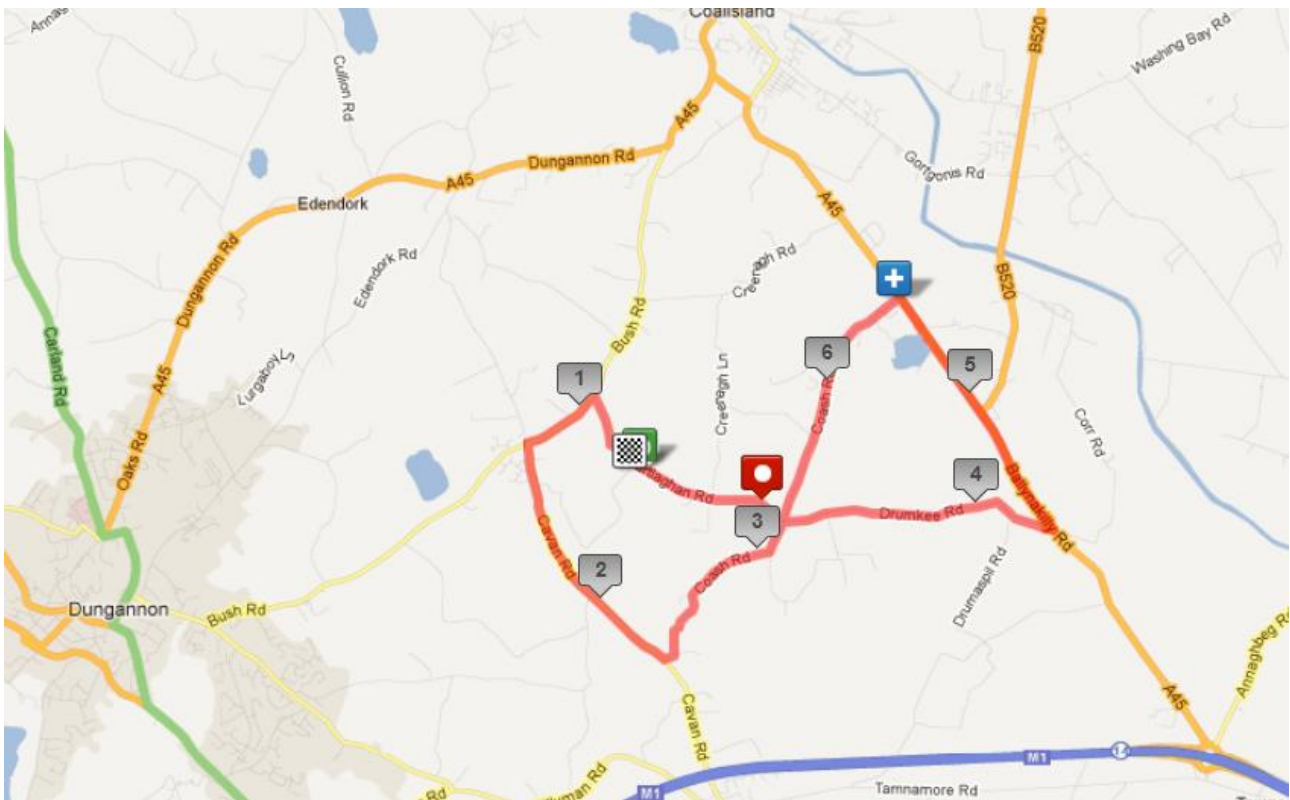

2014

PJ LOGAN CUP

RACE PACK

RACE HEADQUARTERS

Gortgonis Sports Complex Centre, Gortgonis Road, Coalisland.

Sign on from 9.00am at Gortgonis Sports Complex, Coalisland – riders will be neutralised to race start at 11.45pm. The first race will commence at 12.00pm. Refreshments and prize giving will be held at the race headquarters after the race. Parking, changing, and showering facilities available at Gortgonis Sports Complex.

Map 1 - Race Headquarters - Gortgonis Sports Complex, Coalisland

SPONSORED BY

COURSE

PJ Logan Circuit – 6.6miles a lap

The circuit itself starts along the Tartlaghan Road, and takes a left onto the Bush Road. The race then takes a left at the Bush crossroads, another left off the Cavan Road to Coash Road. At the Drumkee Crossroads the race takes a right then a left onto the Ballynakelly Road followed by another left onto the Coash Road, and finally a right at the Drumkee Crossroad. The A1/2 race will complete 9 laps of the circuit, the A3 race will do 7 laps, A4 race will complete 5 laps, and the Ladies race 3 laps.

Map 2 - PJ Logan Circuit

SPONSORED BY

EVENT ITINERARY

DATE	Sunday 30 th March 2014
SIGN ON	9.00am
NEUTRALISED START	11.45am
RACING STARTS	12.00pm

4 RACES

Race 1 - A* A1, A2	9 laps of race circuit 99km approx.
Race 2 – A3	7 laps of race circuit 77km approx.
Race 3 – A4	5 laps of race circuit 55km approx.
Race 4 – Ladies	3 laps of race circuit 33km approx..