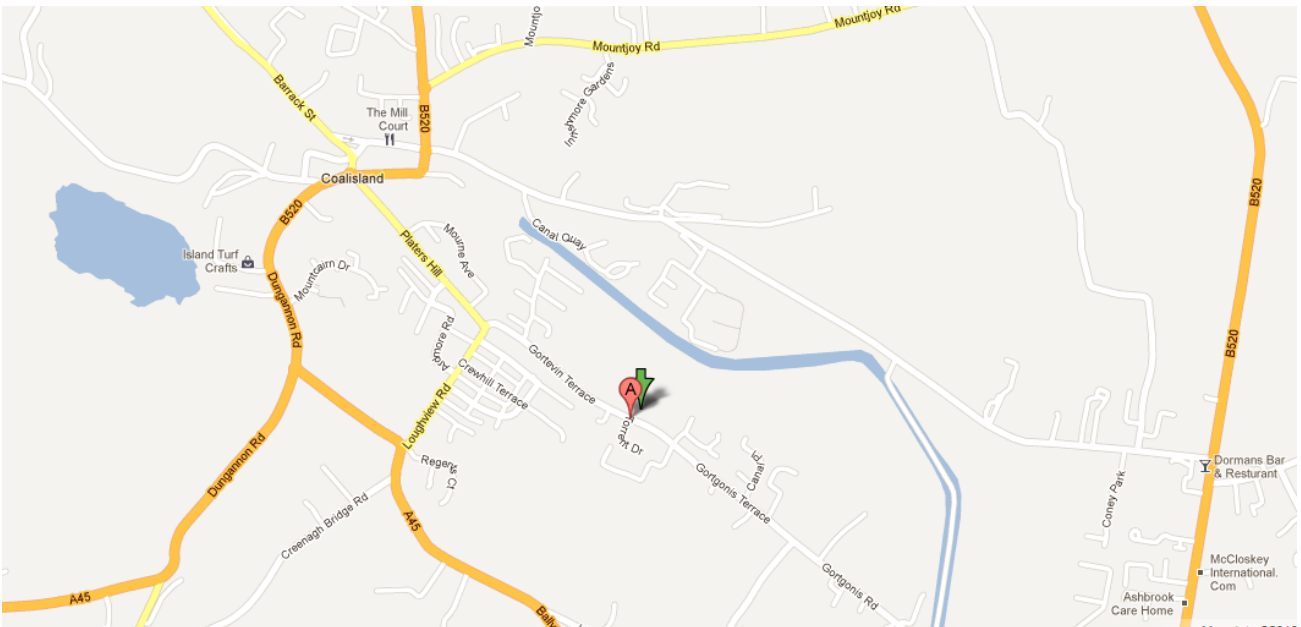

2014

PJ LOGAN CUP

RACE PACK

RACE HEADQUARTERS

Gortgonis Sports Complex Centre, Gortgonis Road, Coalisland.

Sign on from 9.00am at Gortgonis Sports Complex, Coalisland – riders will be neutralised to race start at 11.45pm. The first race will commence at 12.00pm. Refreshments and prize giving will be held at the race headquarters after the race. Parking, changing, and showering facilities available at Gortgonis Sports Complex.

Map 1 - Race Headquarters - Gortgonis Sports Complex, Coalisland

SPONSORED BY

COURSE

PJ Logan Circuit – 6.6miles a lap

The circuit itself starts along the Tartlaghan Road, and takes a left onto the Bush Road. The race then takes a left at the Bush crossroads, another left off the Cavan Road to Coash Road. At the Drumkee Crossroads the race takes a right then a left onto the Ballynakelly Road followed by another left onto the Coash Road, and finally a right at the Drumkee Crossroad. The A1/2 race will complete 9 laps of the circuit, the A3 race will do 7 laps, A4 race will complete 5 laps, and the Ladies race 3 laps.